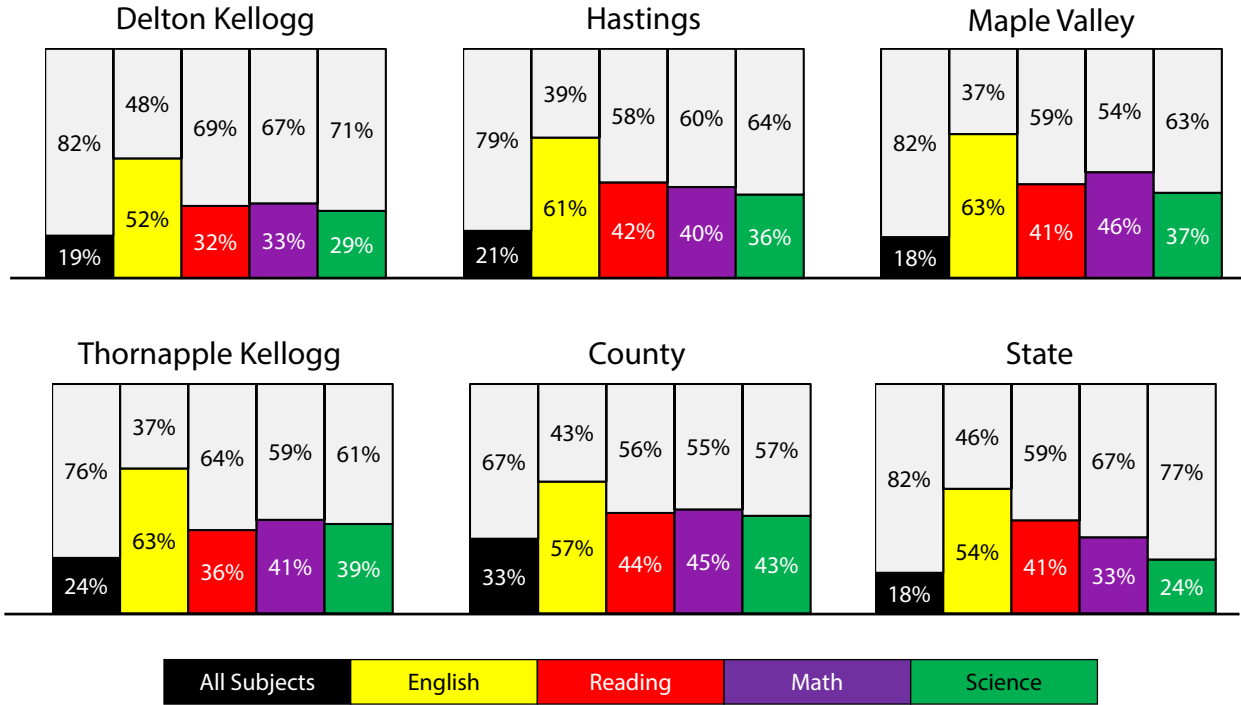

Dashboard

Academic Preparation

Percentage of students meeting or exceeding ACT College-Ready Benchmark, 2014

FAFSA Completion

Dashboard

Enrollment

Career cruising selections by HS seniors, County-wide, 2015-2016

Percentage of HS Students Enrolled within 6 months of Graduating HS