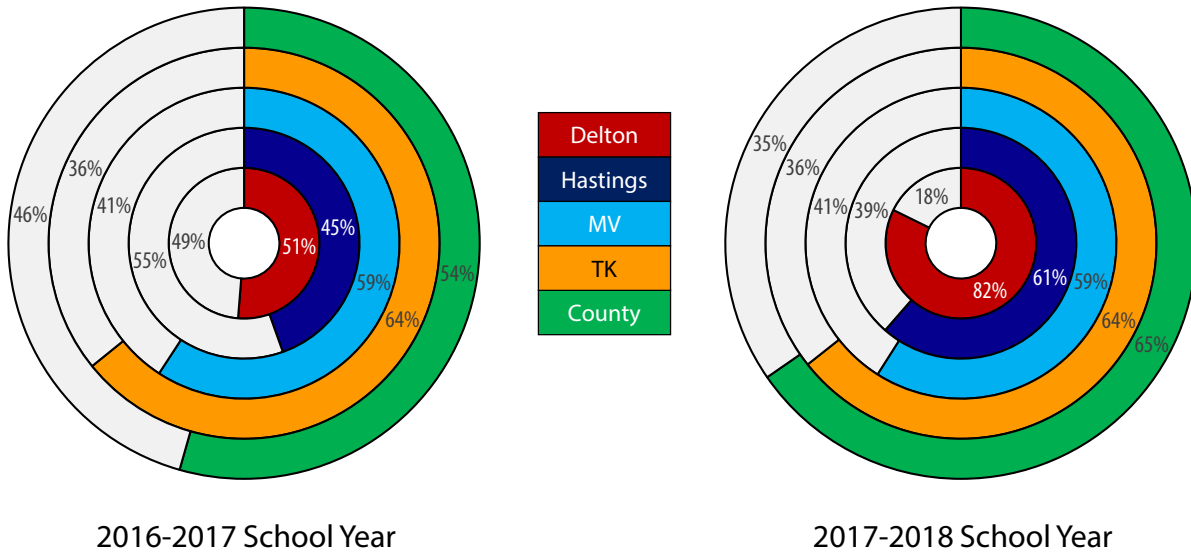

Dashboard

Academic Preparation

Percentage of students meeting or exceeding ACT College-Ready Benchmark, 2014

FAFSA Completion

Dashboard

Enrollment

Career cruising selections by HS seniors, County-wide, 2015-2016